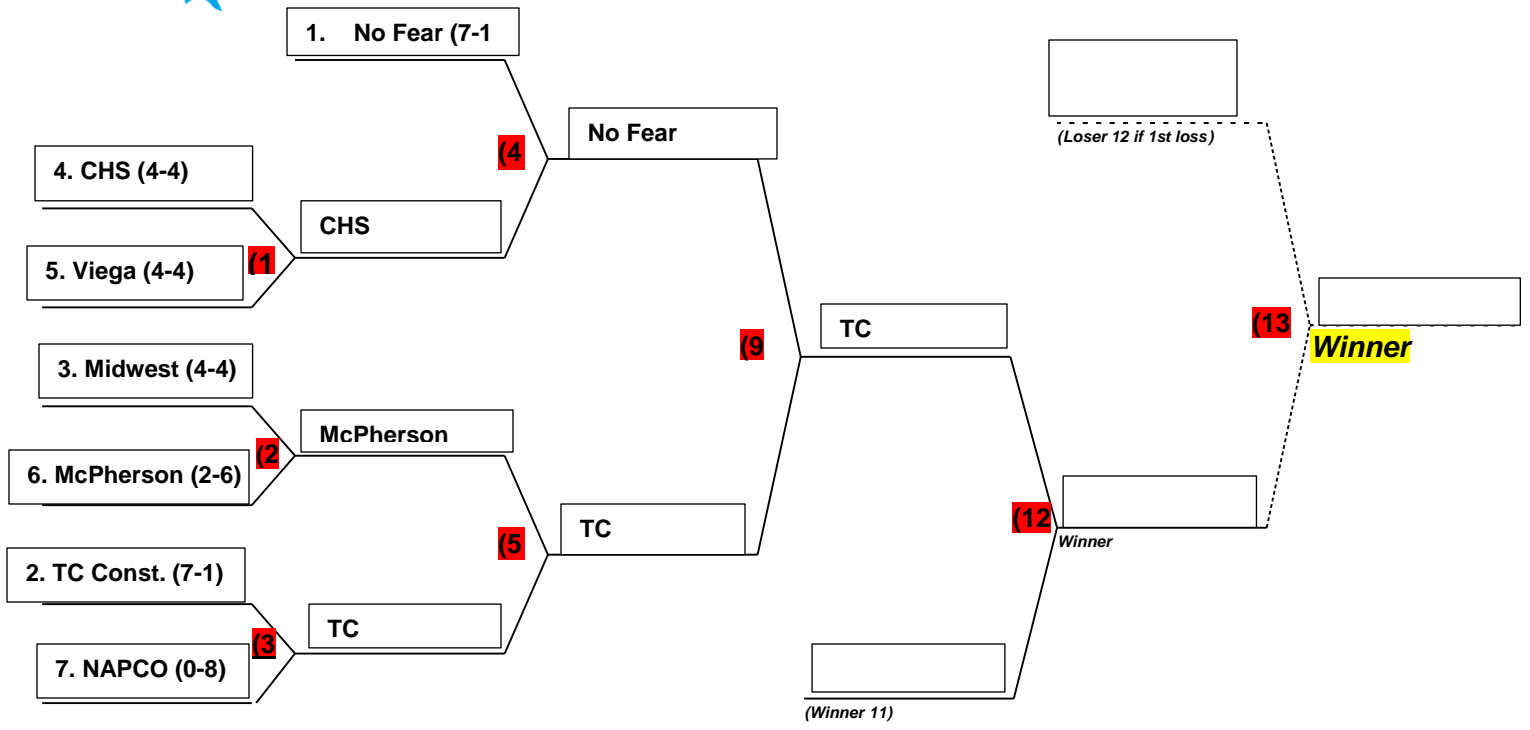

2019 A League Double Elimination Bracket!!

07/24/2019 Lehmborg Field
 6:30 PM= GAME 1
 7:30 PM= GAME 2
 8:30 PM= GAME 3
07/31/2019 Lehmborg Field
 6:30 PM= GAME 4
 7:30 PM= GAME 5
 8:30 PM= GAME 6

08/07/2019 Lehmborg Field
 6:30 PM= GAME 7
 7:30 PM= GAME 8
 8:30 PM= GAME 9
08/14/2019 Lehmborg Field
 6:30 PM= GAME 10
 7:30 PM= GAME 11
 8:30 PM= GAME 12